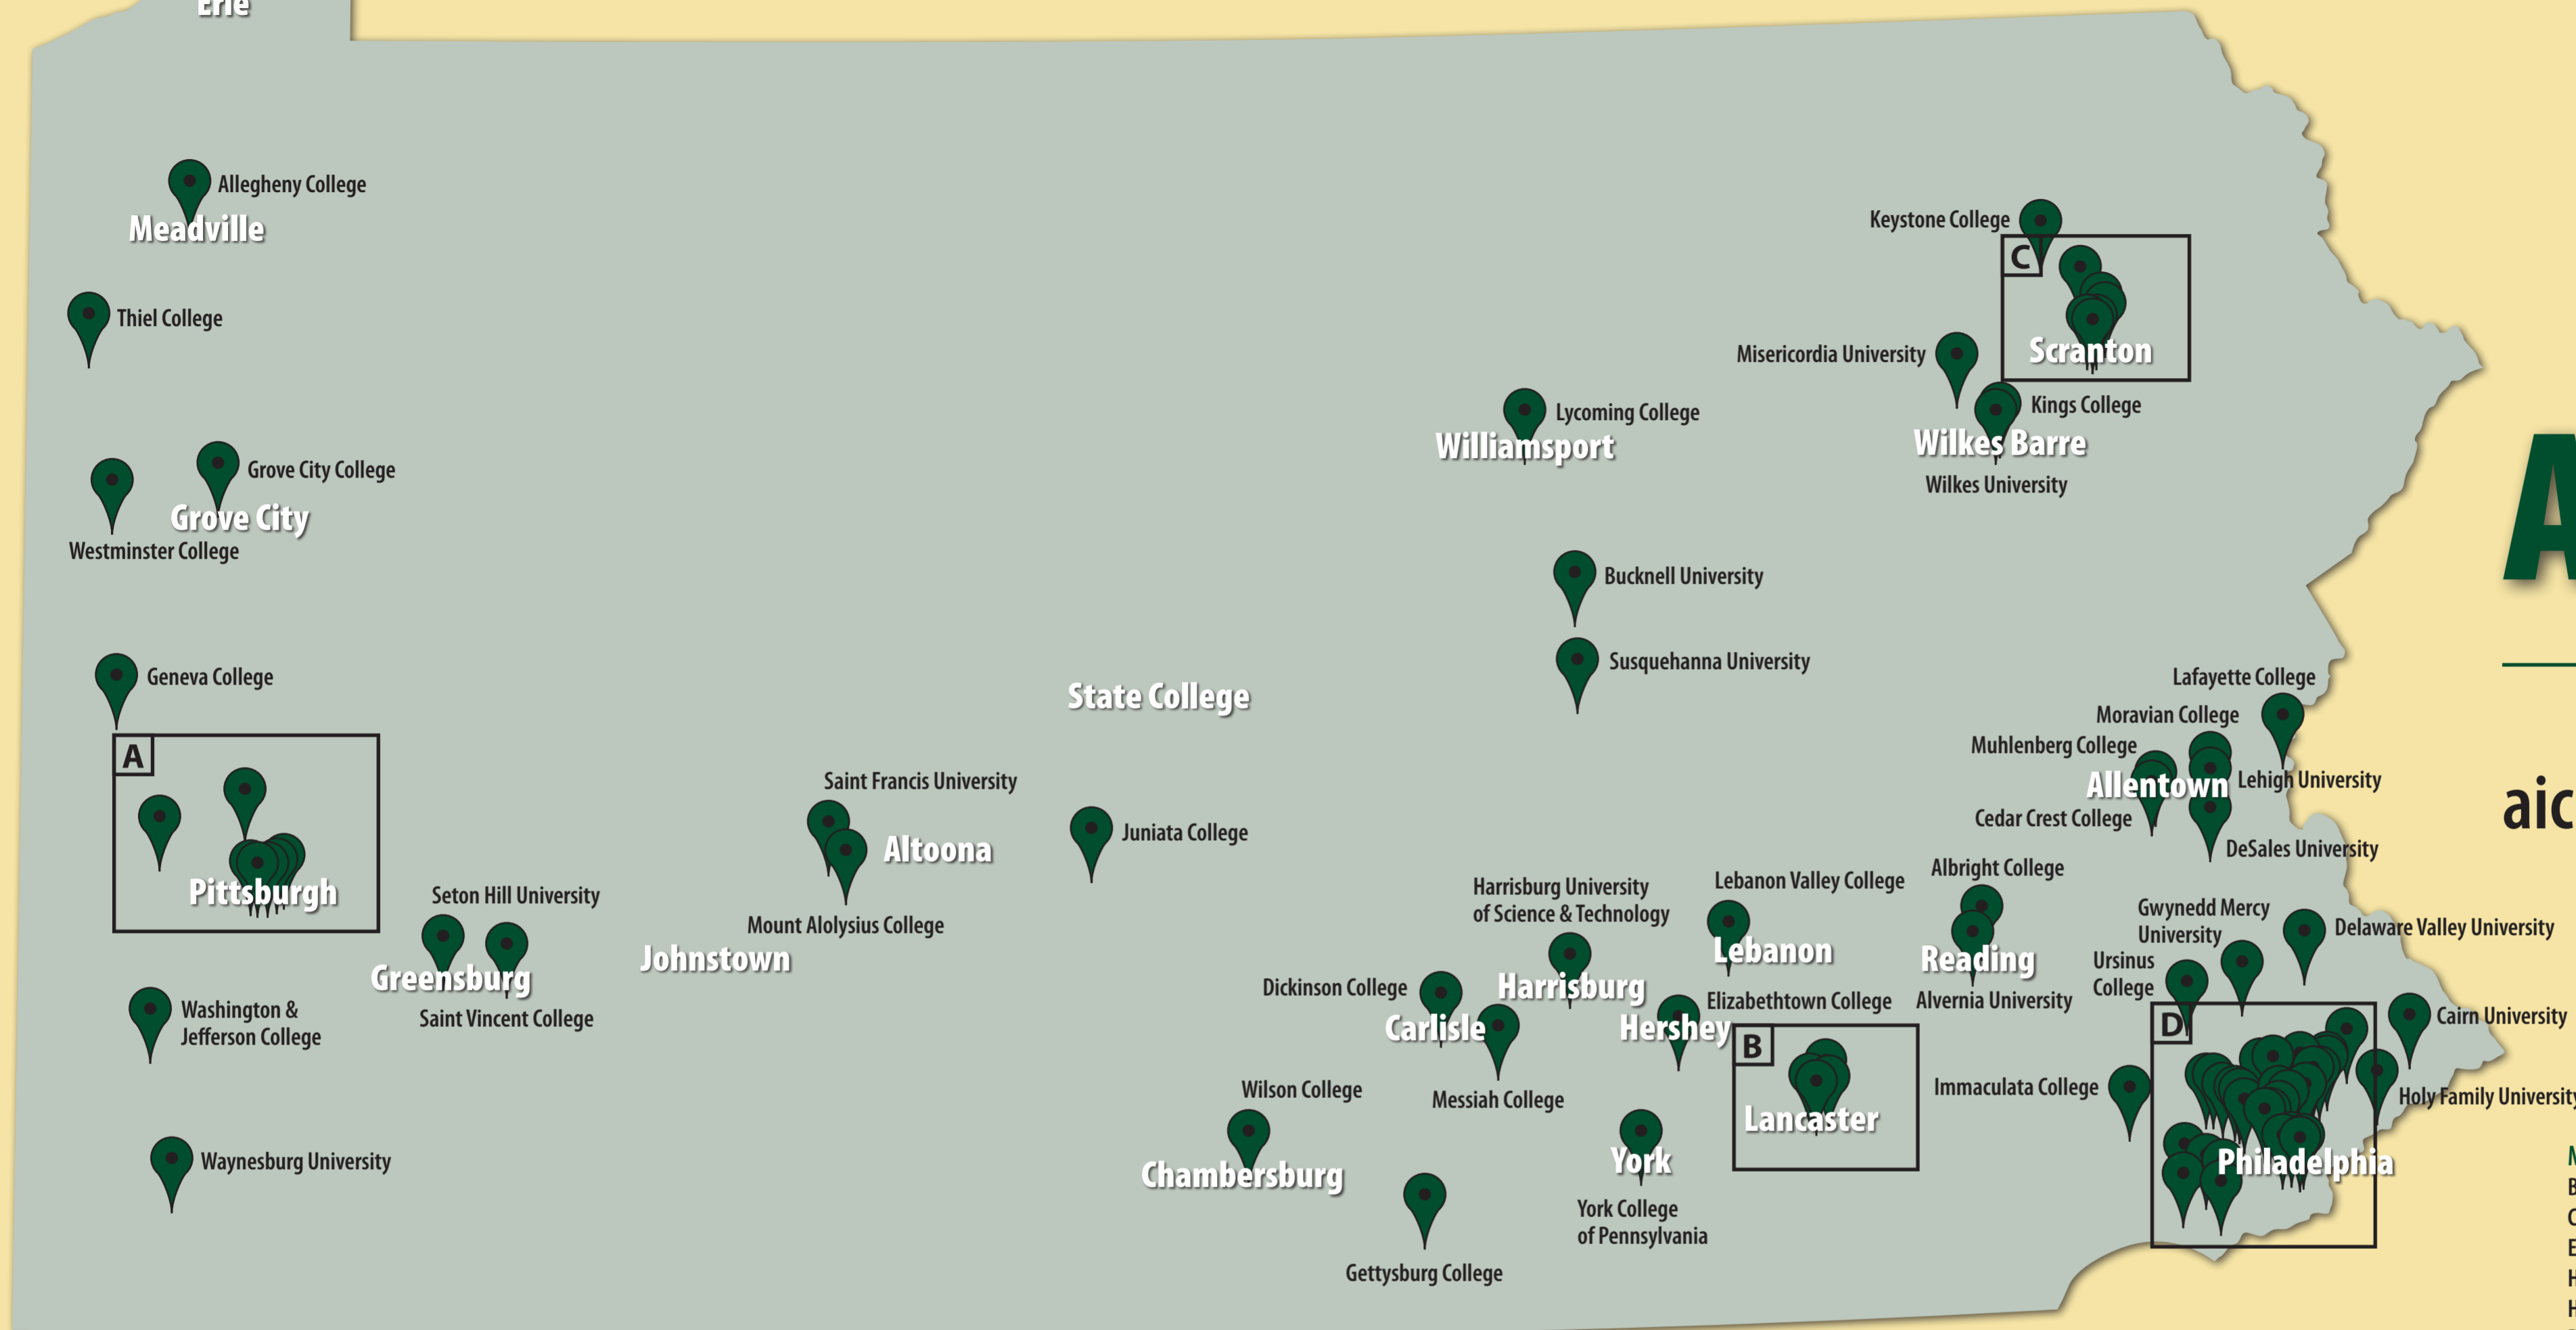

Private College in PA Costs Less Than You Think

Just Apply!

Learn more at
aicup.org/justapply

A

Robbott Morris University
 Point Park University
 La Roche College
 Chatham University
 Carnegie Mellon University
 Duquesne University
 Carlow University

B

Franklin and Marshall College
 Pennsylvania College of Health Sciences
 Lancaster Bible College
 Pennsylvania College of Art & Design

C

Lackawanna College
 University of Scranton
 Clarks Summit University
 Johnson College
 Marywood University
 Geisinger Commonwealth School of Medicine

D

Main Line Colleges

- Bryn Mawr College
- Cabrini University
- Eastern University
- Harcum College
- Haverford College
- Rosemont College
- Swarthmore College
- Valley Forge Military College
- Villanova University

Philadelphia Area Colleges

- Arcadia University
- Bryn Athyn College
- Chestnut Hill College
- Drexel University
- Gratz College
- Jefferson (Philadelphia University + Thomas Jefferson University)
- La Salle University
- Manor College
- Moore College of Art & Design
- Neumann University
- Peirce College
- Pennsylvania Academy of the Fine Arts
- Pennsylvania Institute of Technology
- Philadelphia College of Osteopathic Medicine
- Saint Joseph's University
- Salus University
- University of Pennsylvania
- University of the Arts
- University of the Sciences
- Widener University