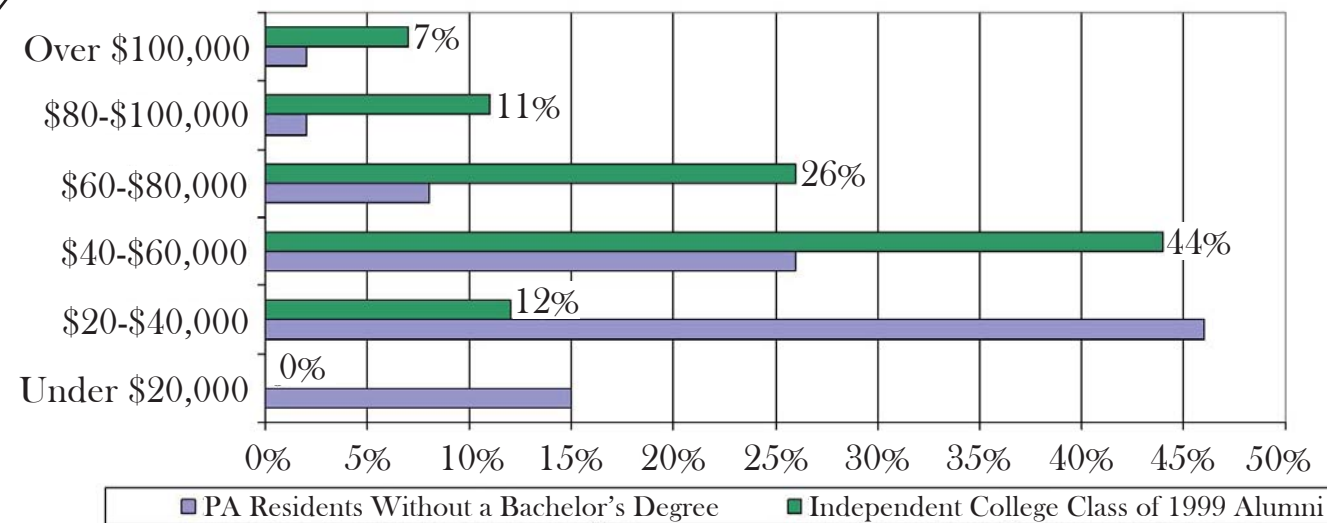

What is the return on investment for a bachelor's degree from a private college or university?

The *median income* for the *alumni of 1999* who are employed full-time is *$56,429* per year. This is far more than Pennsylvanians without a bachelor's degree.

It's a recurrent question for high school graduates and their families. Do the benefits of an education at an independent college or university justify the resources required to obtain a bachelor's degree? According to the results of the 2005 AICUP Baccalaureate Outcomes Study, graduating from an independent college or university does pay off in numerous ways.

Comparison of 2004 Income from Full-Time Employment: Independent College Alumni of 1999 Compared to PA Residents Without a Bachelor's Degree

The Baccalaureate Outcomes Study was a survey of over 16,000 alumni of the class of 1998-1999 from 46 independent colleges and universities in Pennsylvania. These individuals were sent a questionnaire asking for data on such topics as their current occupation, graduate schools attended, civic engagement, and satisfaction with their undergraduate experience. About 5,600 alumni completed and returned a questionnaire for an overall response rate of 34 percent.