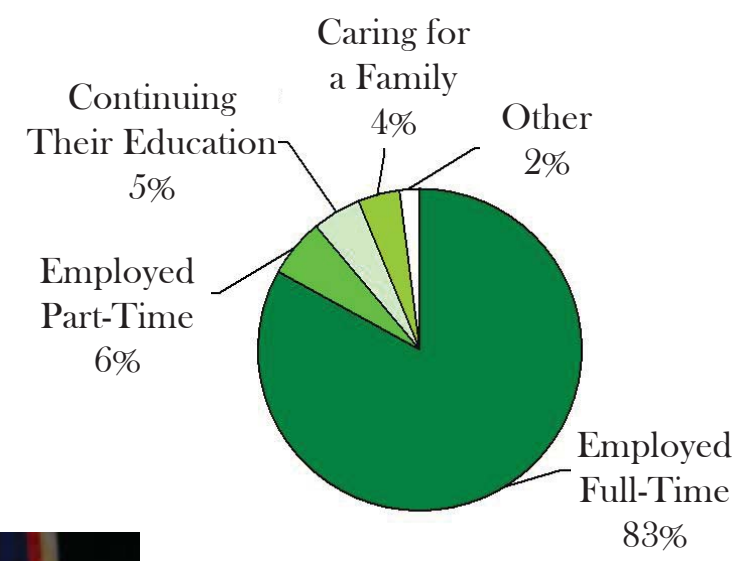

Current Life Situation Five Years After College Graduation